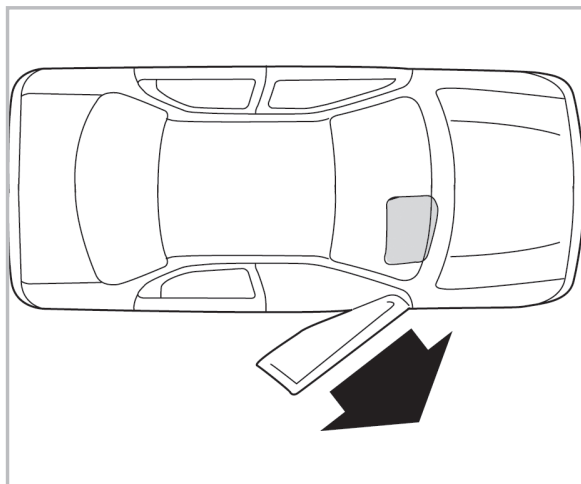

COMFORT

particle filter

715668

FH164

PA

WANT TO KNOW MORE?

www.valeo-techassist.com

FOR
SUZUKI

JIMNY A/C+/- (09/98 >)

Valeo Service - Société par Actions simplifiée - Capital de 12 900 000€ - 70, rue Playel, 93285 Saint-Denis Cedex - France - B 306 486 408 RCS Bobigny