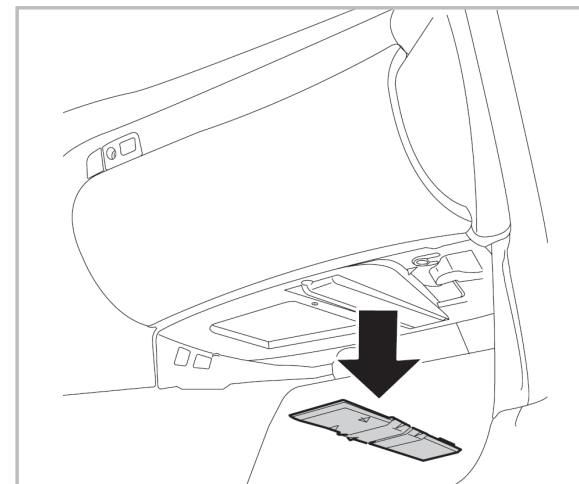

COMFORT

particle filter

715668

FH164

PA

WANT TO KNOW MORE?

www.valeo-techassist.com

FOR
SUZUKI

JIMNY A/C+/- (09/98 >)

Valeo Service - Société par Actions simplifiée - Capital de 12 900 000€ - 70, rue Playel, 93285 Saint-Denis Cedex - France - B 306 486 408 RCS Bobigny