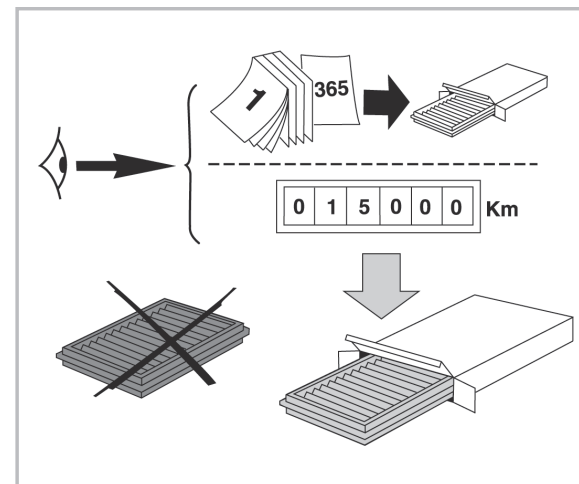

COMFORT

particle filter

715668

FH164

PA

WANT TO KNOW MORE?

www.valeo-techassist.com

FOR
SUZUKI

JIMNY A/C+/- (09/98 >)

Valeo Service - Société par Actions simplifiée - Capital de 12 900 000€ - 70, rue Playel, 93285 Saint-Denis Cedex - France - B 306 486 408 RCS Bobigny