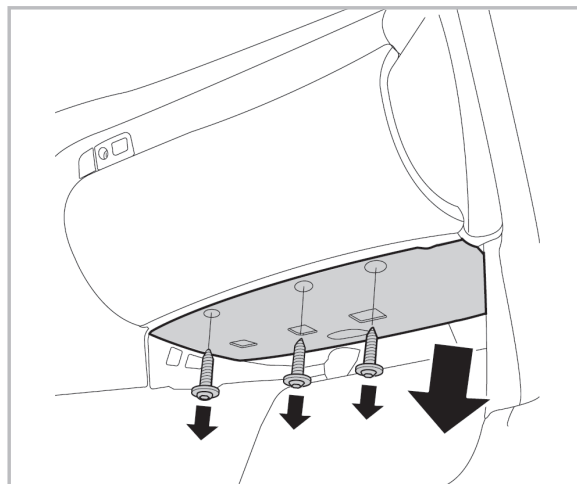

COMFORT

particle filter

715668

FH164

PA

WANT TO KNOW MORE?

www.valeo-techassist.com

FOR
SUZUKI

JIMNY A/C+/- (09/98 >)

Valeo Service - Société par Actions simplifiée - Capital de 12 900 000€ - 70, rue Playel, 93285 Saint-Denis Cedex - France - B 306 486 408 RCS Bobigny