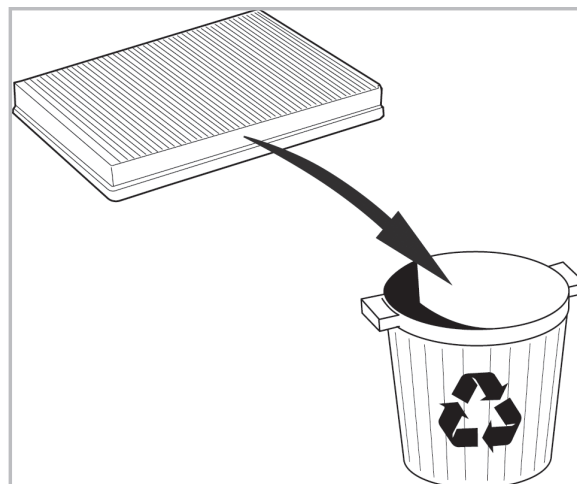

COMFORT

particle filter

715668

FH164

PA

WANT TO KNOW MORE?

www.valeo-techassist.com

FOR
SUZUKI

JIMNY A/C+/- (09/98 >)

Valeo Service - Société par Actions simplifiée - Capital de 12 900 000€ - 70, rue Playel, 93285 Saint-Denis Cedex - France - B 306 486 408 RCS Bobigny