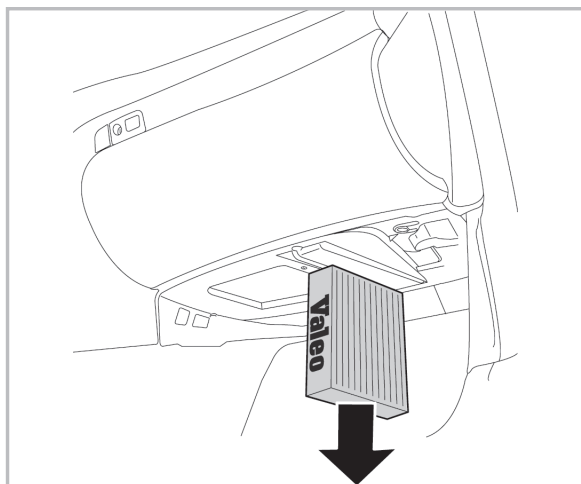

COMFORT

particle filter

715668

FH164

PA

WANT TO KNOW MORE?

www.valeo-techassist.com

FOR
SUZUKI

JIMNY A/C+/- (09/98 >)

Valeo Service - Société par Actions simplifiée - Capital de 12 900 000€ - 70, rue Playel, 93285 Saint-Denis Cedex - France - B 306 486 408 RCS Bobigny